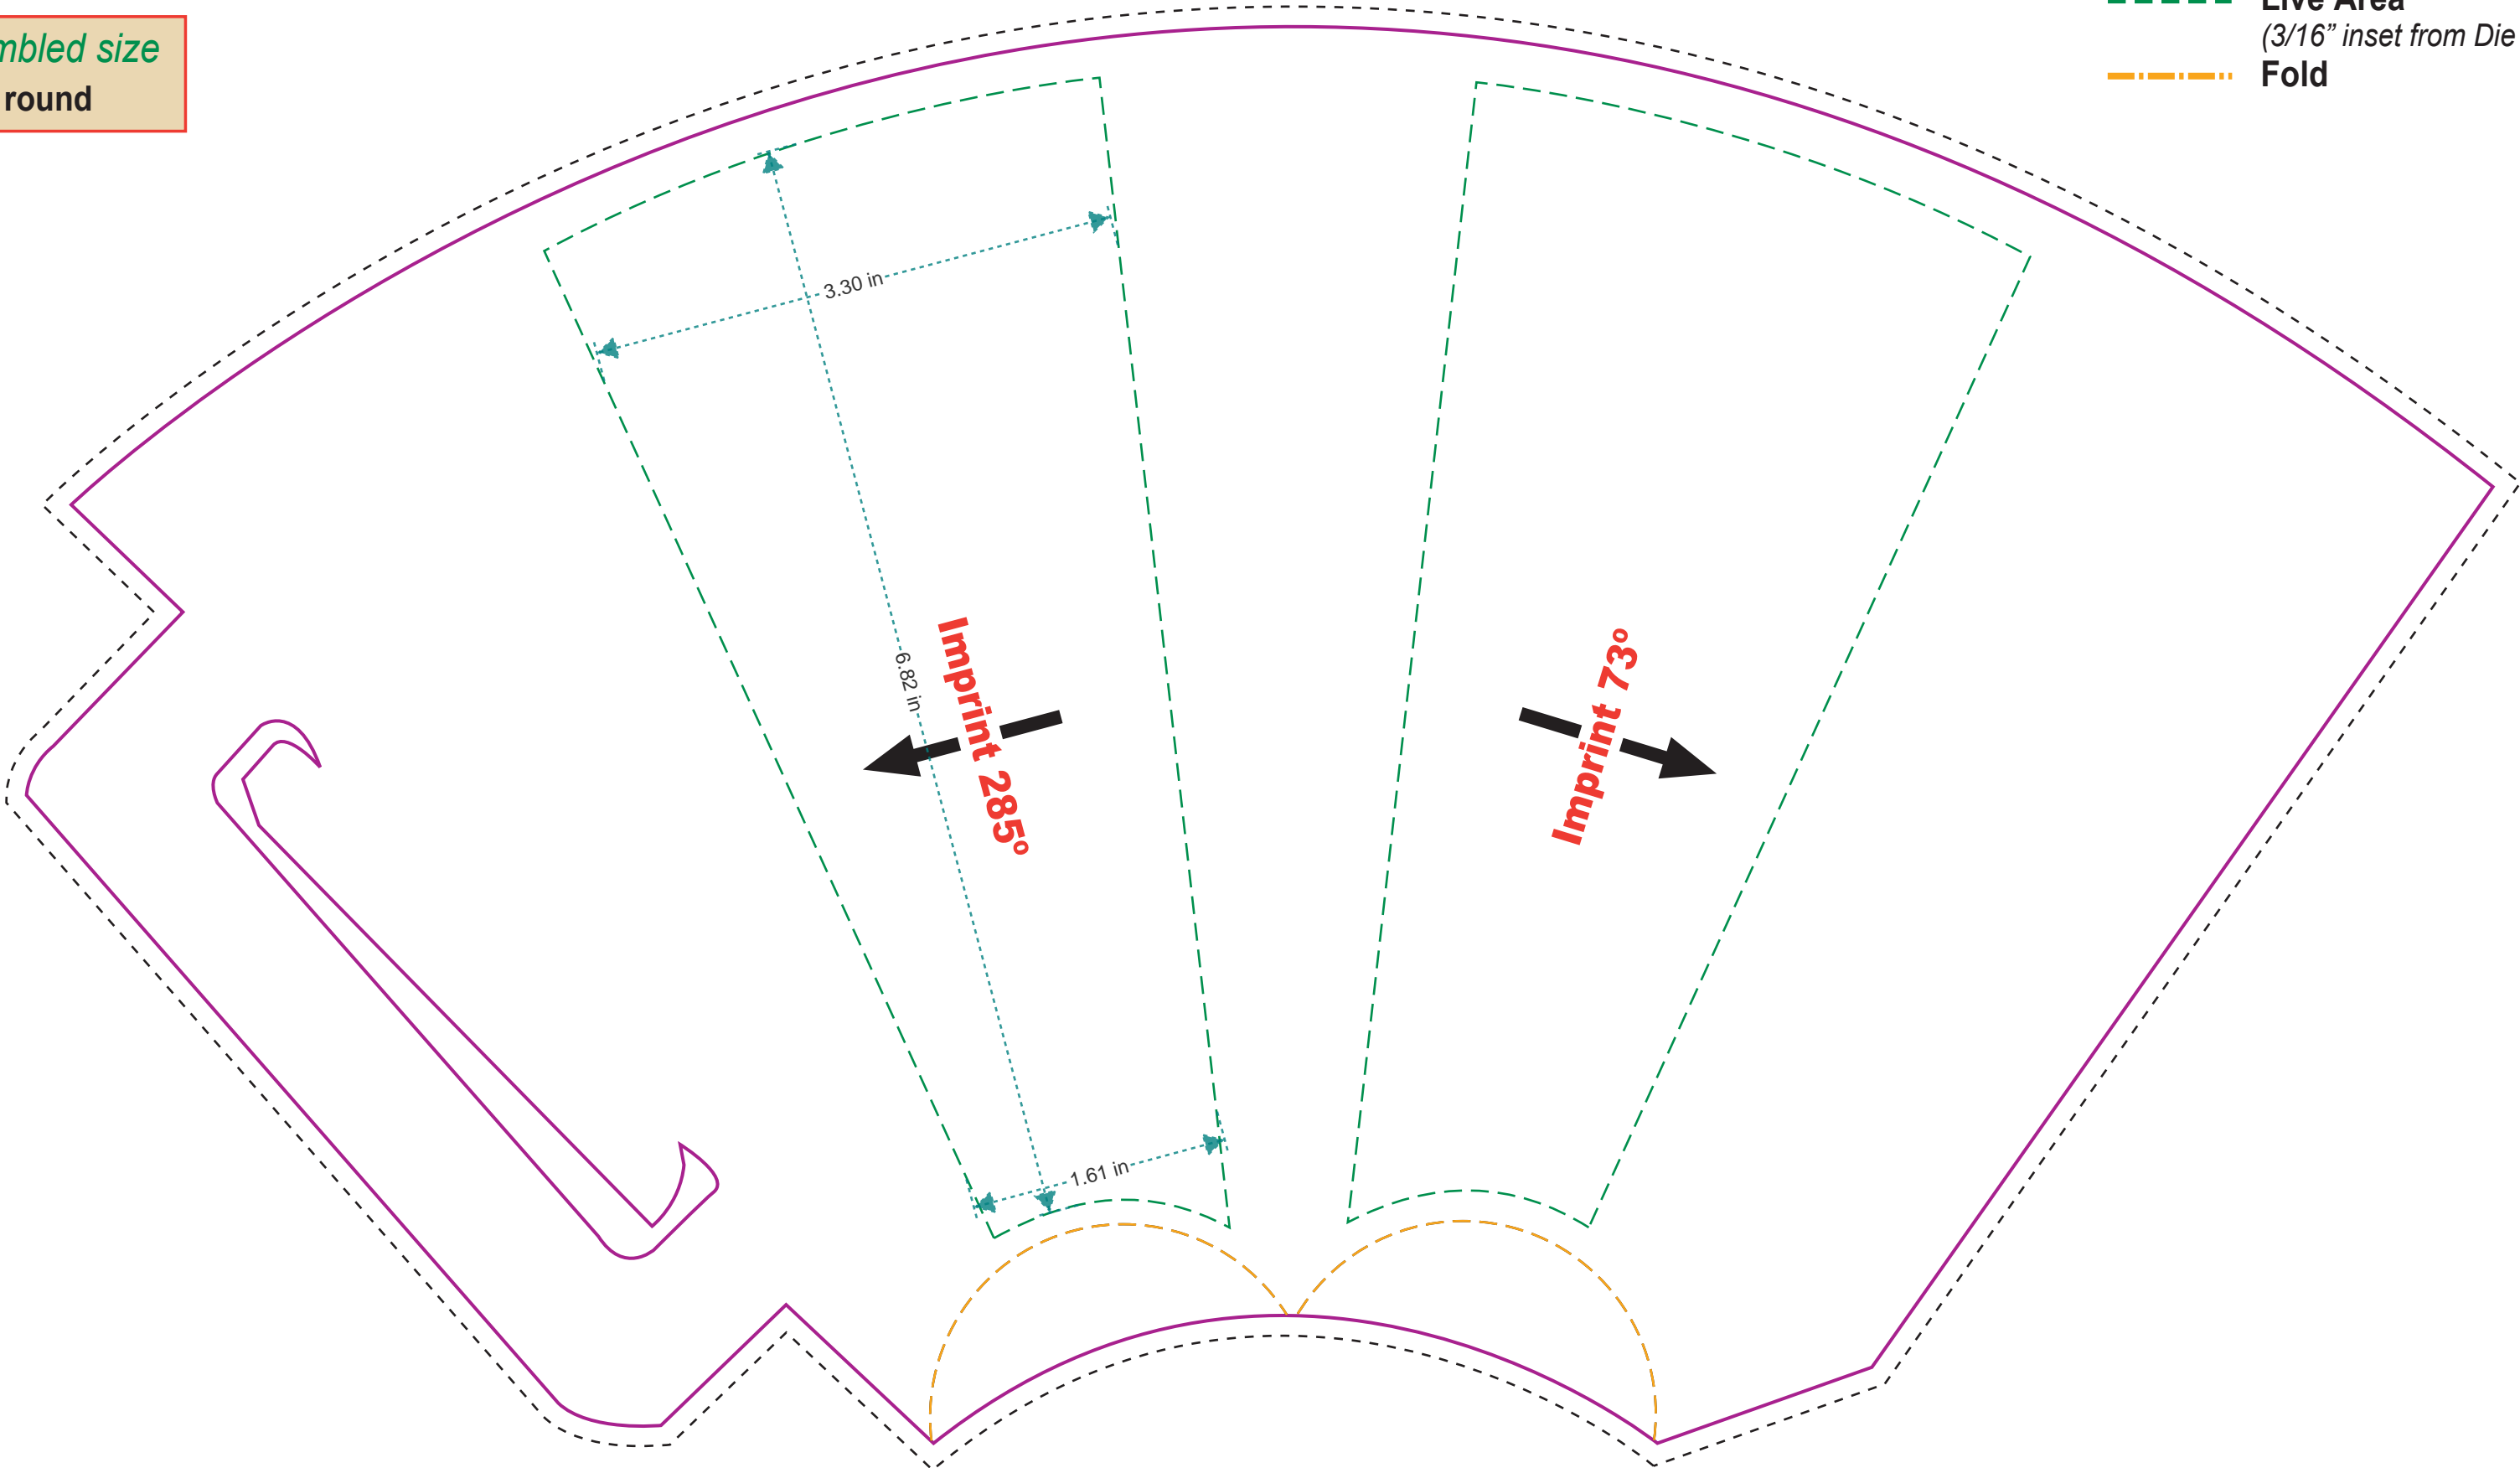

Actual size
Width: 15.375 in.
Height: 8.75 in.

Assembled size
8 inch round

LC97125R

8 inch Round Megaphone

- Bleed Line**
(1/8" offset from Die Line)
- Die Line**
(represents actual cut product)
- Live Area**
(3/16" inset from Die Line)
- Fold**

Please keep all text and graphics inside the Live Area unless the graphic element is intended to bleed. Borders, if included, should bleed outward from the Live Area. Please model spot colors using the Pantone solid coated Matching System. Please submit all Fonts and Links for output with your Final Composite.